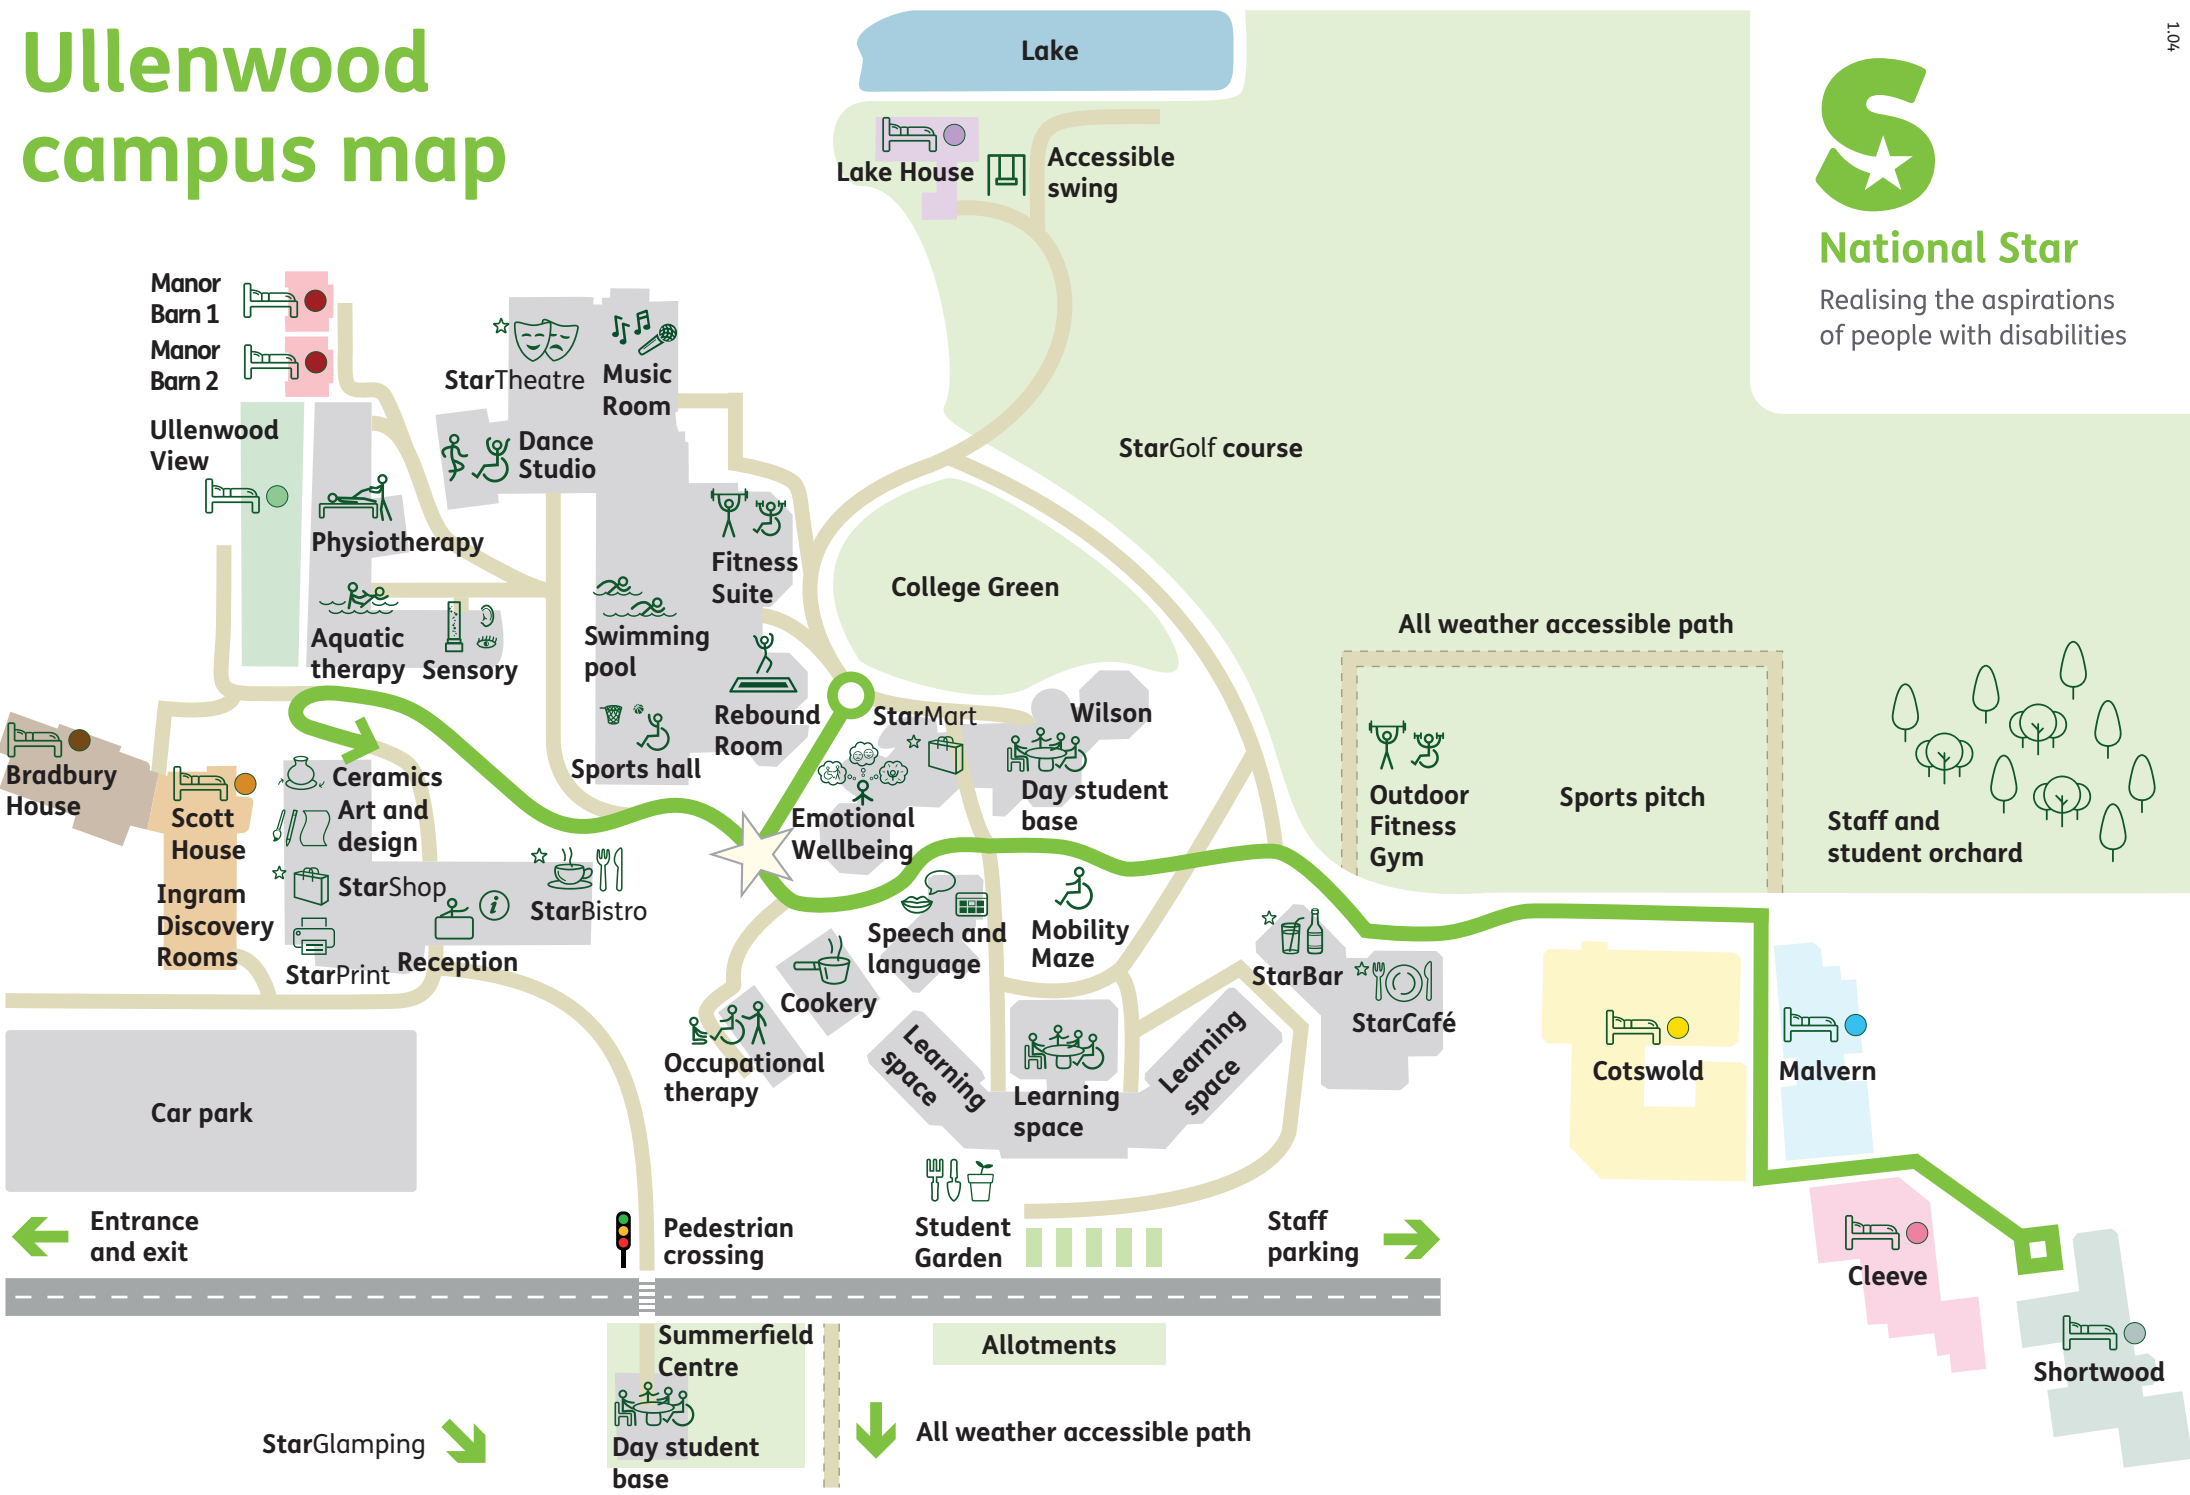

# Ullenwood campus map

**National Star**

Realising the aspirations of people with disabilities

← Entrance and exit

Pedestrian crossing

→ Staff parking

StarGlamping →

Summerfield Centre  
Day student base

Allotments

↓ All weather accessible path

Cotswold

Malvern

Cleeve

Shortwood

Bradbury House

Scott House

StarCafé

All weather accessible path

Outdoor Fitness Gym

Sports pitch

Staff and student orchard

Lake

Lake House

Accessible swing

StarGolf course